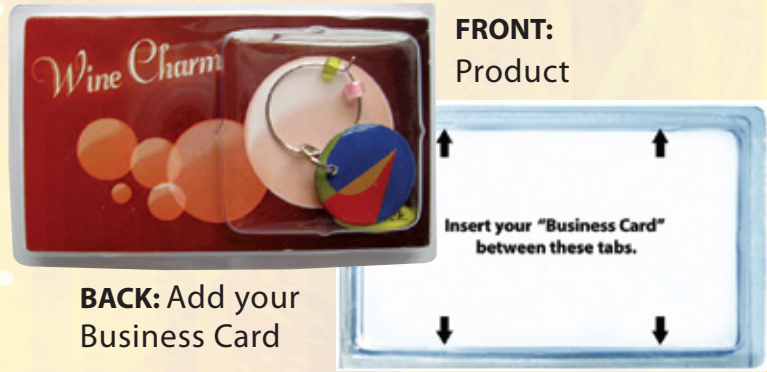

Promote and Celebrate with Wine Glass Charms

Our Wine Glass and Coffee Mug charms are produced using a premium wire hook for easy attachment to a wine glass stem or coffee mug handle. Comes with a custom shaped full color domed imprint with no die charges and our Executive Style Packaging or Individual Ziplock Bag. Also available in multipack sets.

Domed Imprints will not Fade or Wear Off!

Available Bead Assortments

EXECUTIVE STYLE PACKAGING

Single Sided Imprint

item#	Imprint Size	100	250	500	1000	2500
PWC-1	Up to 1 Sq. In.	2.79	2.24	1.88	1.61	1.37
PWC-2	1.1 - 2 Sq. In.	3.18	2.63	2.25	1.95	1.63

Double Sided Imprint

item#	Imprint Size	100	250	500	1000	2500
PWC-1DS	Up to 1 Sq. In.	3.27	2.70	2.30	2.00	1.67
PWC-2DS	1.1 - 2 Sq. In.	3.79	3.30	2.81	2.54	2.22 5c

Custom Shapes, No Die Charges

- 5 to 7 Days production
- Custom shapes, no die charges
- Made in North America